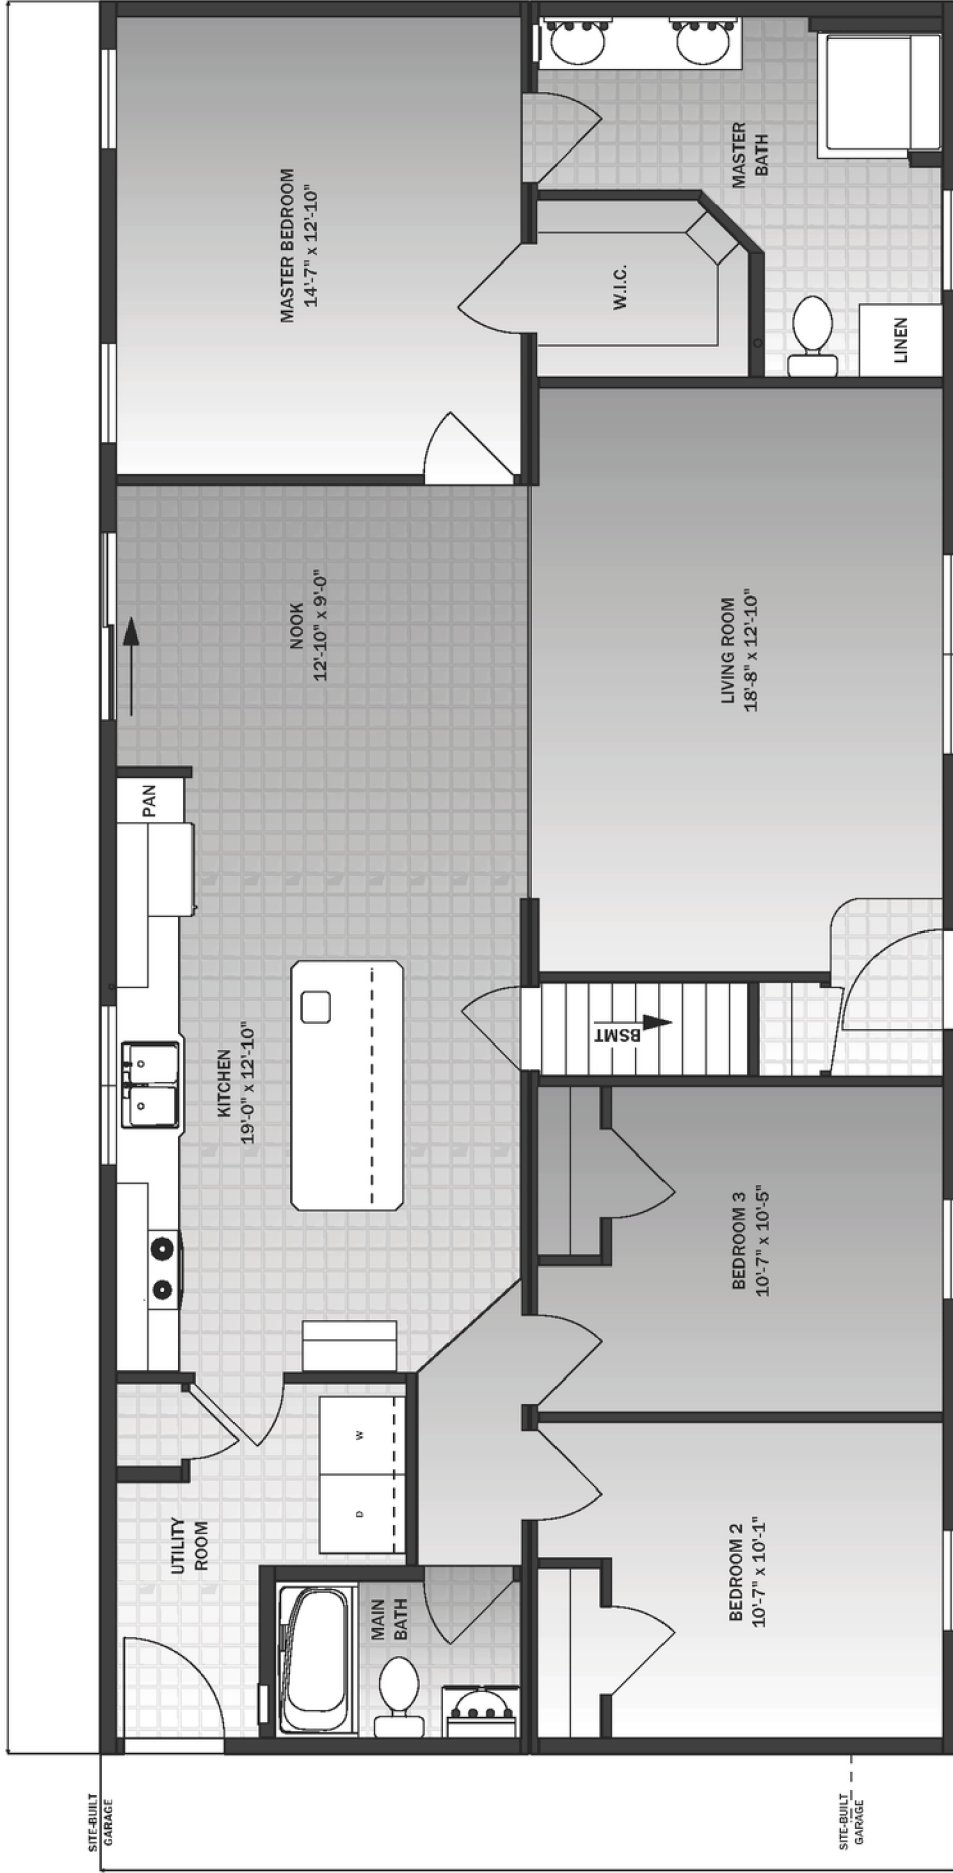

LET'S CONNECT:

 (207) 572-3258

 sales@americanmodular.me

 www.americanmodular.me

 45 Portland Rd. Gray, ME 04039

56'-0"

27'-5"