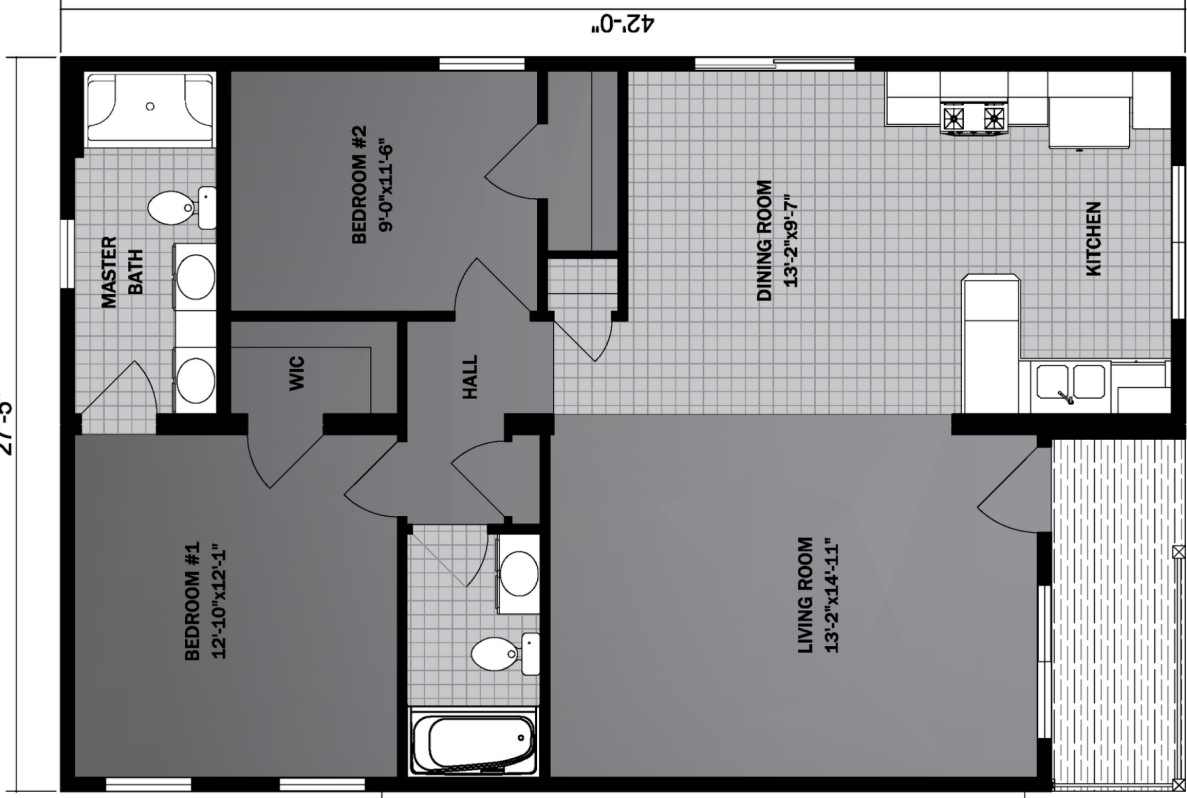

27'-5"

OPTIONAL GARAGE